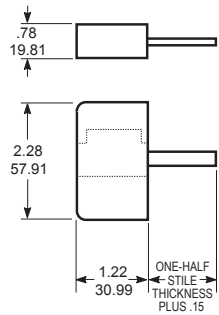

INCHES  
MILLIMETERS  
Nominal, subject to tolerance extremes.

5302

5303

Exterior Pulls

Interior Pull

5325 Cylinder Kit

Stile Preparation

\*\*AVAILABLE WITH PULL PLACEMENT NEARER OR FARTHER FROM DOOR EDGE