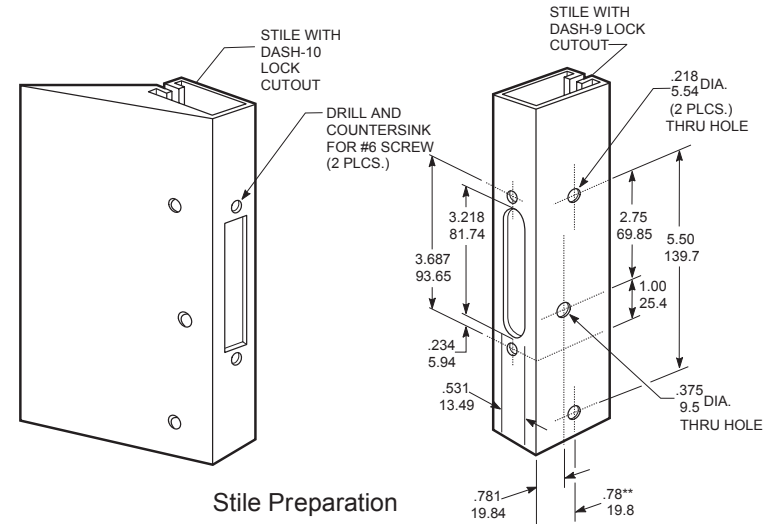

INCHES  
MILLIMETERS  
Nominal, subject to tolerance extremes.

5302

5303

Exterior Pulls

Interior Pull

5325 Cylinder Kit

Stile Preparation

\*\*AVAILABLE WITH PULL PLACEMENT NEARER OR FARTHER FROM DOOR EDGE

Installation

ADAMS RITE MANUFACTURING CO.

260 Santa Fe Street, Pomona, CA 91767  
Phone: (909) 632-2300 Fax: (909) 632-2369

5300 Series Locksets