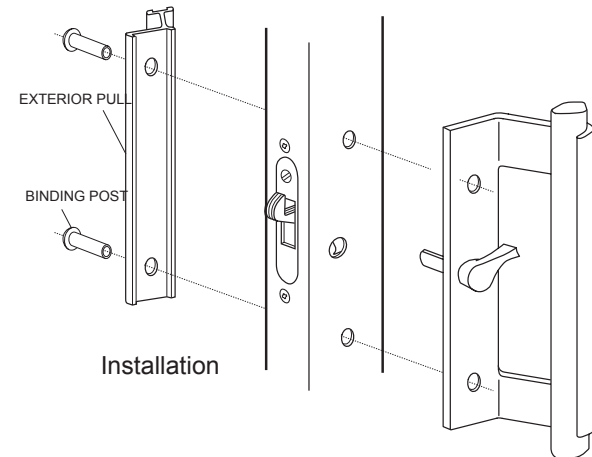

INCHES  
MILLIMETERS  
Nominal, subject to tolerance extremes.

5302

5303

Exterior Pulls

Interior Pull

5325 Cylinder Kit

Stile Preparation

\*\*AVAILABLE WITH PULL PLACEMENT NEARER OR FARTHER FROM DOOR EDGE

Installation

ADAMS RITE MANUFACTURING CO.

260 Santa Fe Street, Pomona, CA 91767  
Phone: (909) 632-2300 Fax: (909) 632-2369

5300 Series Locksets