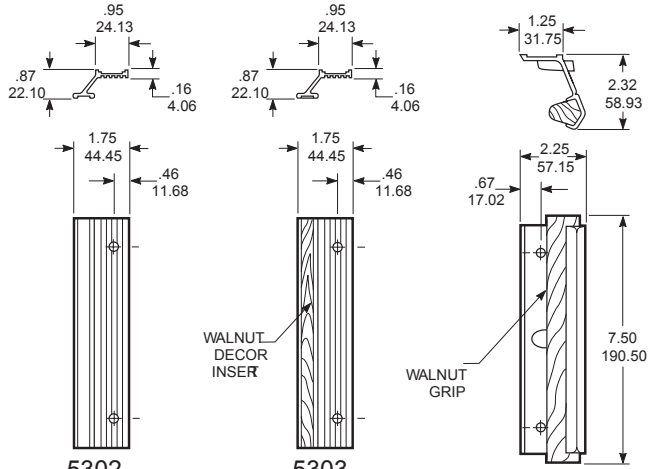

INCHES  
MILLIMETERS  
Nominal, subject to tolerance extremes.

5302

5303

Exterior Pulls

Interior Pull

5325 Cylinder Kit

Stile Preparation

\*\*AVAILABLE WITH PULL PLACEMENT NEARER OR FARTHER FROM DOOR EDGE

Installation

ADAMS RITE MANUFACTURING CO.

260 Santa Fe Street, Pomona, CA 91767  
Phone: (909) 632-2300 Fax: (909) 632-2369

5300 Series Locksets