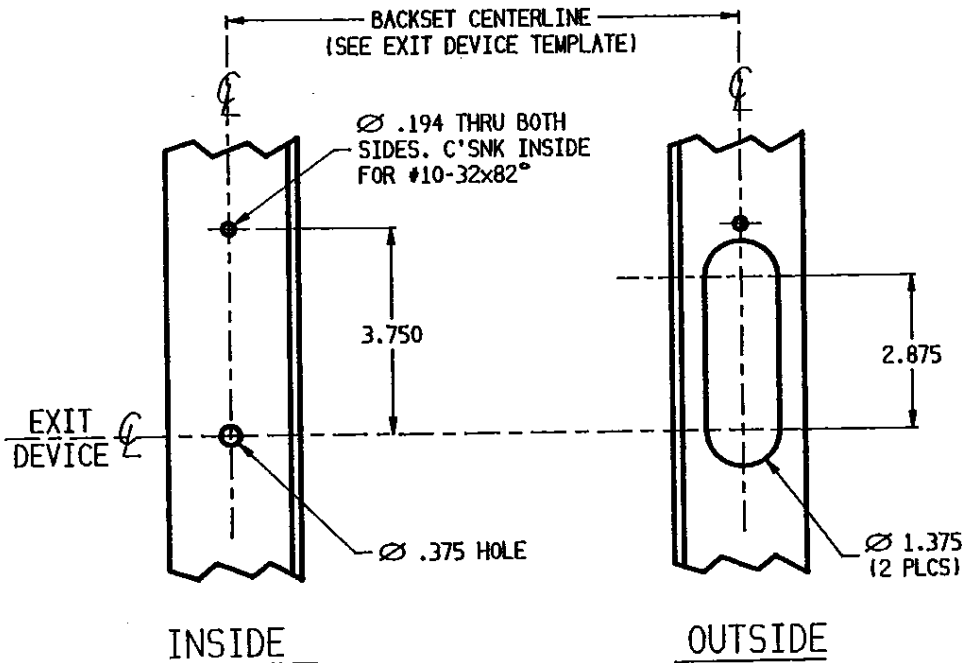

LHR ONLY

SEE 8200 TEMPLATE FOR PREP DIMS.

RHR ONLY

SEE 8200 TEMPLATE FOR PREP DIMS.

ADAMS RITE MANUFACTURING COMPANY
CITY OF INDUSTRY, CA 91749

8066 ENTRY FUNCTION
FOR 8200 SVR
ALUMINUM STILE PREPARATION

PART NO.
80-0180-30T