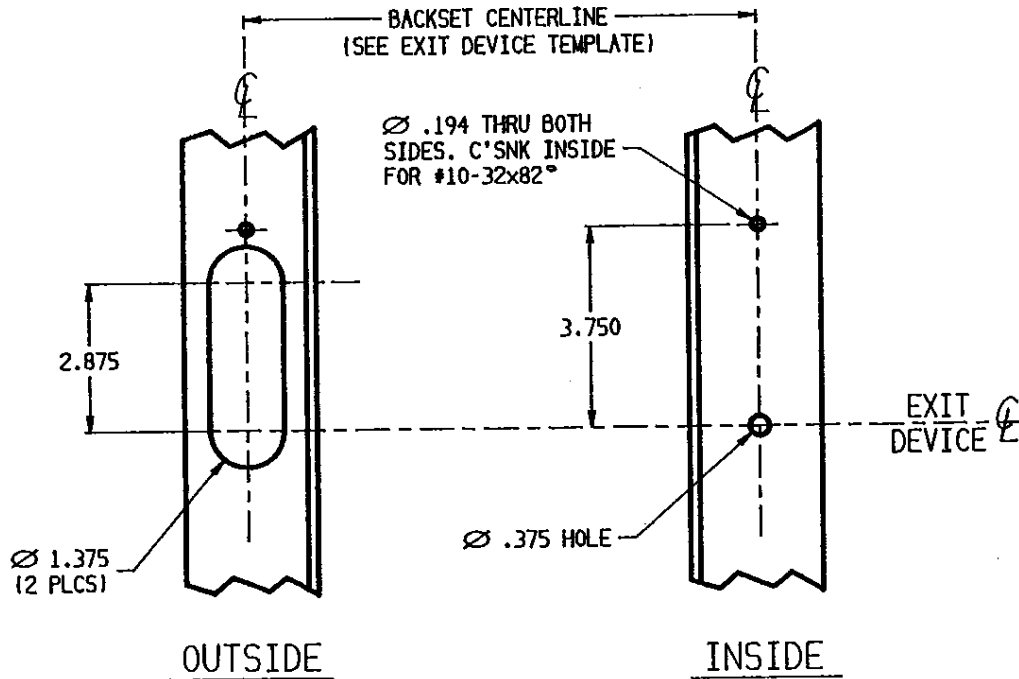

LHR ONLY

SEE 8200 TEMPLATE FOR PREP DIMS.

RHR ONLY

SEE 8200 TEMPLATE FOR PREP DIMS.

ADAMS RITE MANUFACTURING COMPANY
CITY OF INDUSTRY, CA 91749

8066 ENTRY FUNCTION
FOR 8200 SVR
ALUMINUM STILE PREPARATION

PART NO.
80-0180-30T