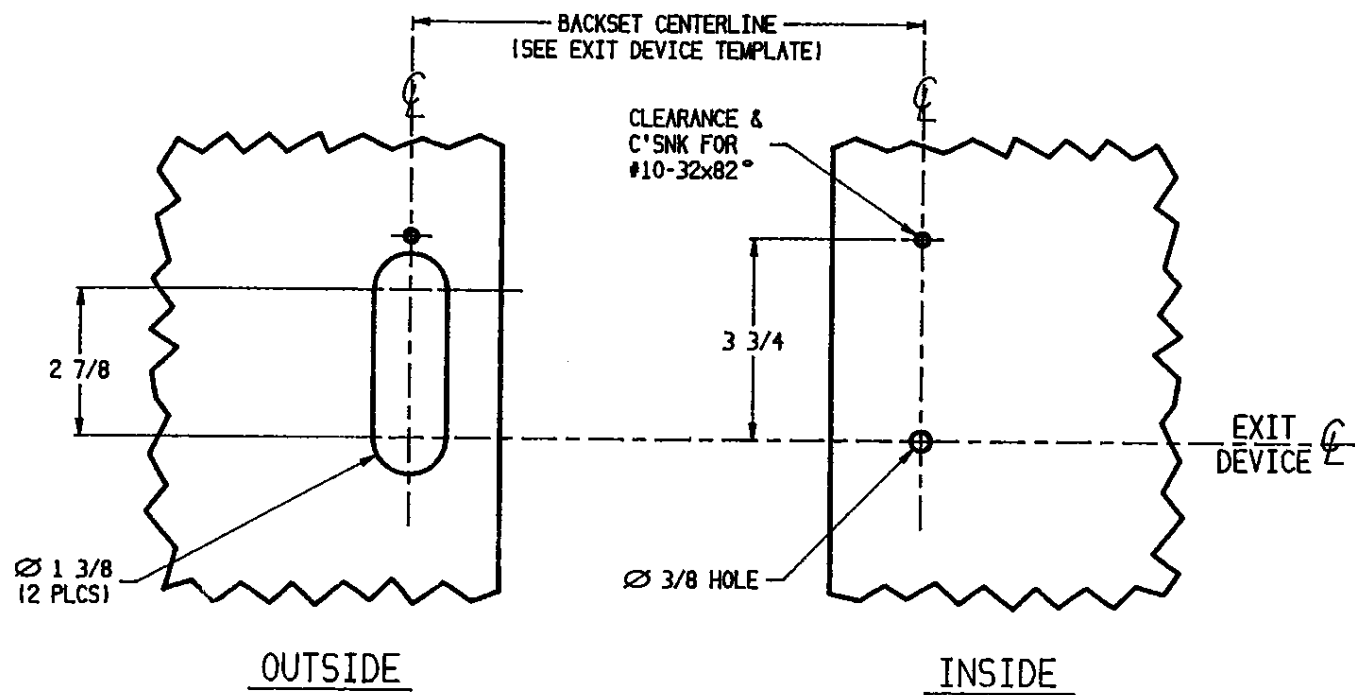

LHR ONLY

SEE 8100 TEMPLATE FOR PREP DIMS.

RHR ONLY

SEE 8100 TEMPLATE FOR PREP DIMS.

ADAMS RITE MANUFACTURING COMPANY
CITY OF INDUSTRY, CA 91749

8066 ENTRY FUNCTION
FOR 8100 SVR
HOLLOW METAL DOOR PREPARATION

PART NO.
80-0180-30T

NOTE: SEE MASTER SHEET 10001 FOR
SUGGESTED REINFORCEMENT

TEMPLATE NO.:
20056-0

DATE:
10/05/92