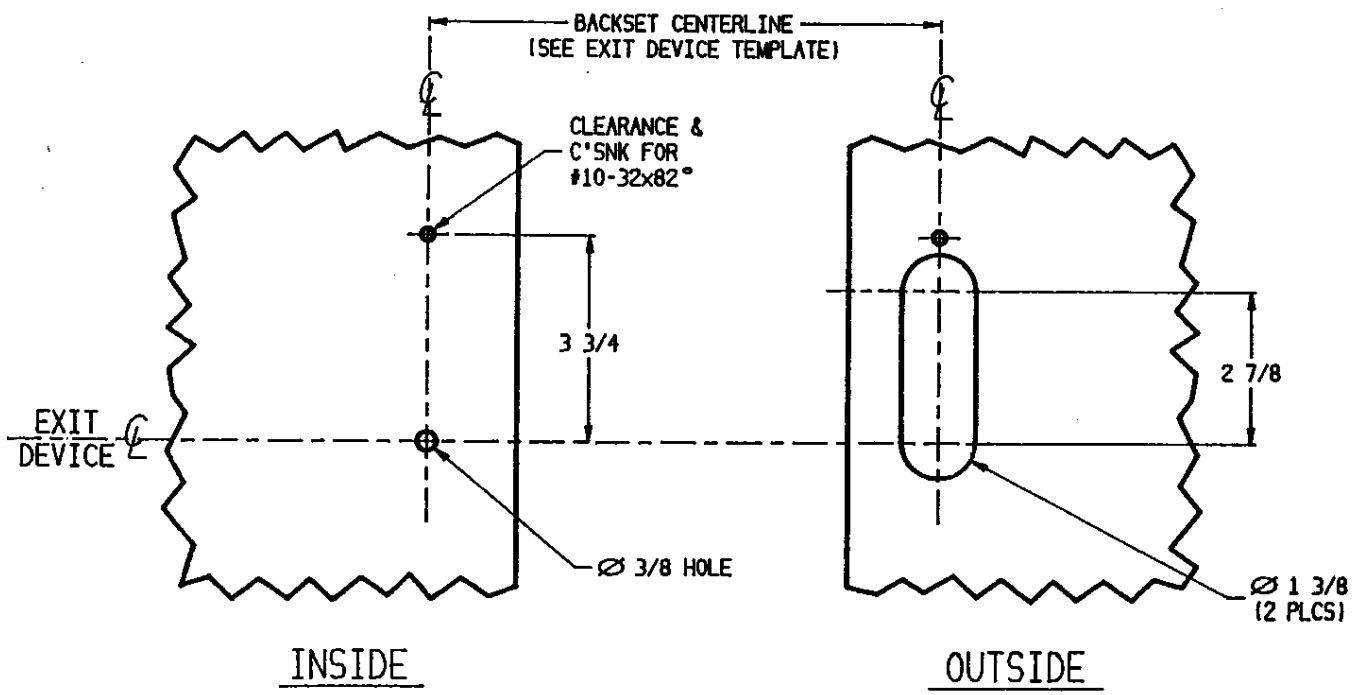

LHR ONLY

SEE 8100 TEMPLATE FOR PREP DIMS.

RHR ONLY

SEE 8100 TEMPLATE FOR PREP DIMS.

ADAMS RITE MANUFACTURING COMPANY
CITY OF INDUSTRY, CA 91749

8066 ENTRY FUNCTION
FOR 8100 SVR
HOLLOW METAL DOOR PREPARATION

PART NO.
80-0180-30T

NOTE: SEE MASTER SHEET 10001 FOR
SUGGESTED REINFORCEMENT

TEMPLATE NO.:
20056-0

DATE:
10/05/92