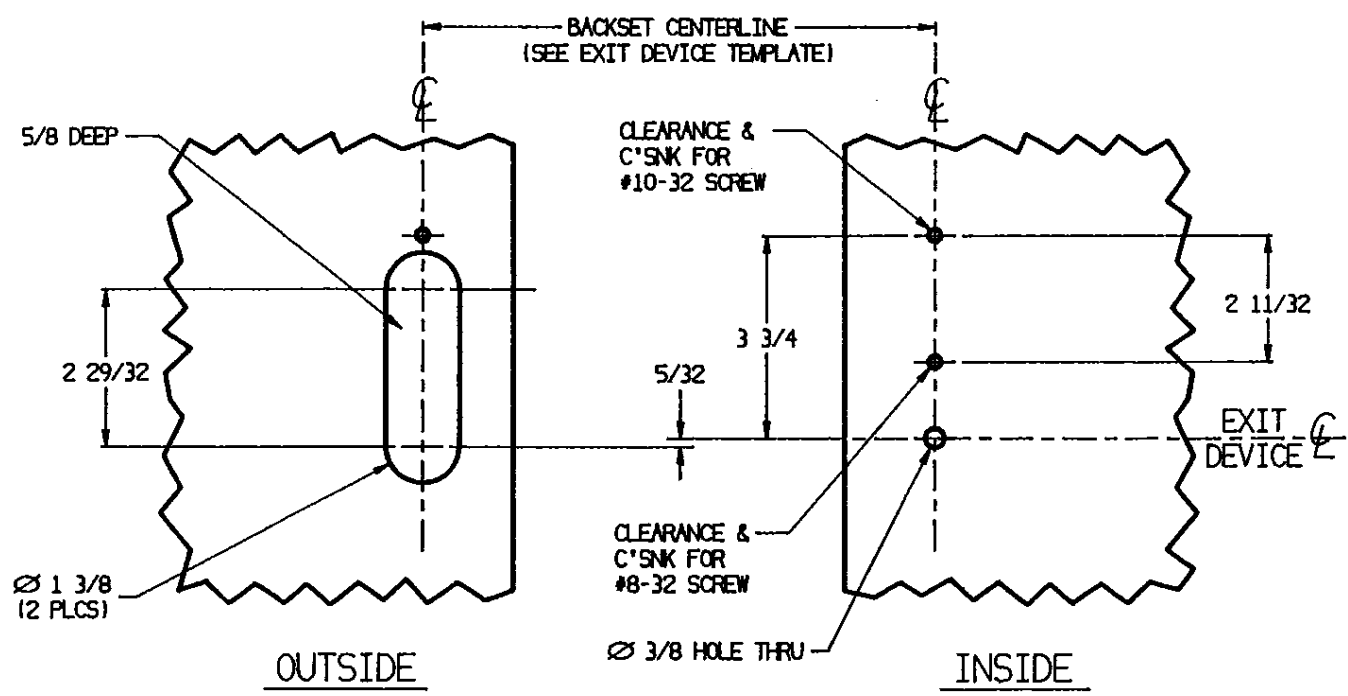

LHR ONLY

SEE 8100 TEMPLATE FOR PREP DIMS

RHR ONLY

SEE 8100 TEMPLATE FOR PREP DIMS

ADAMS RITE MANUFACTURING COMPANY
CITY OF INDUSTRY, CA 91749

8066 ENTRY FUNCTION
FOR 8100 SVR
WOOD DOOR PREPARATION

PART NO.
80-0180-30T