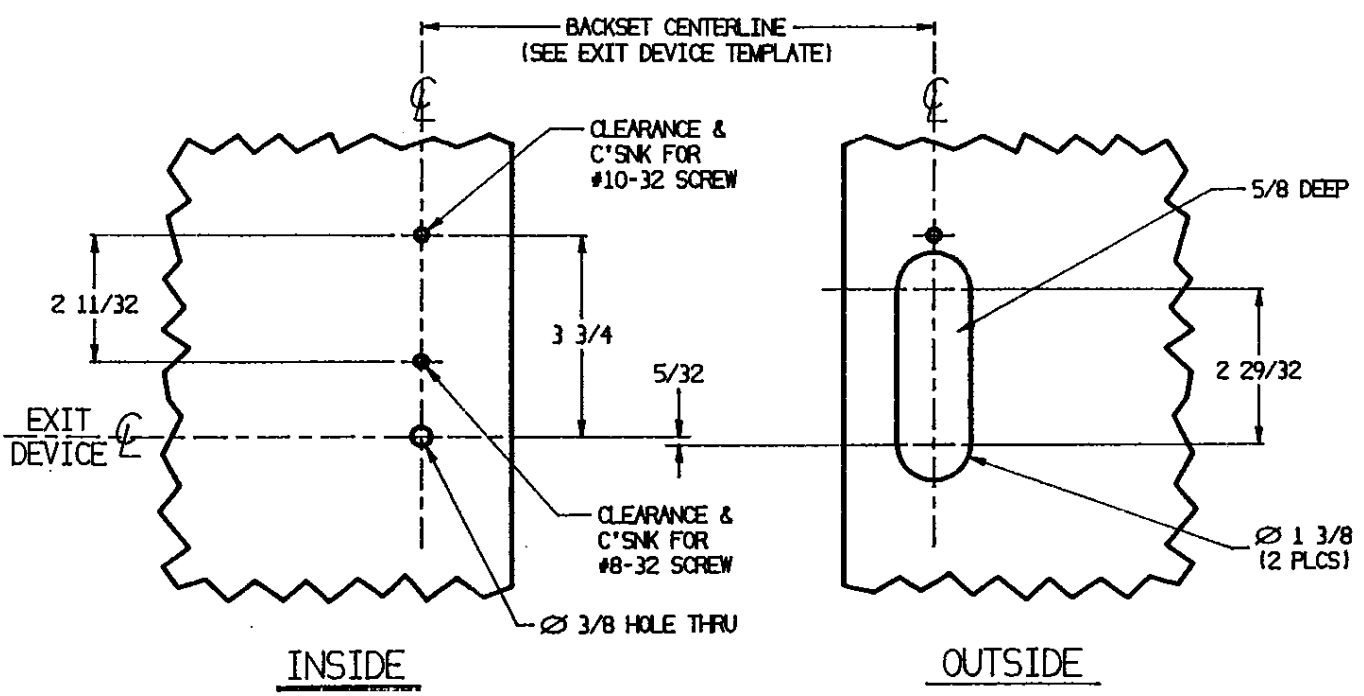

LHR ONLY

SEE 8100 TEMPLATE FOR PREP DIMS

RHR ONLY

SEE 8100 TEMPLATE FOR PREP DIMS

ADAMS RITE MANUFACTURING COMPANY
CITY OF INDUSTRY, CA 91749

8066 ENTRY FUNCTION
FOR 8100 SVR
WOOD DOOR PREPARATION

PART NO.
80-0180-30T