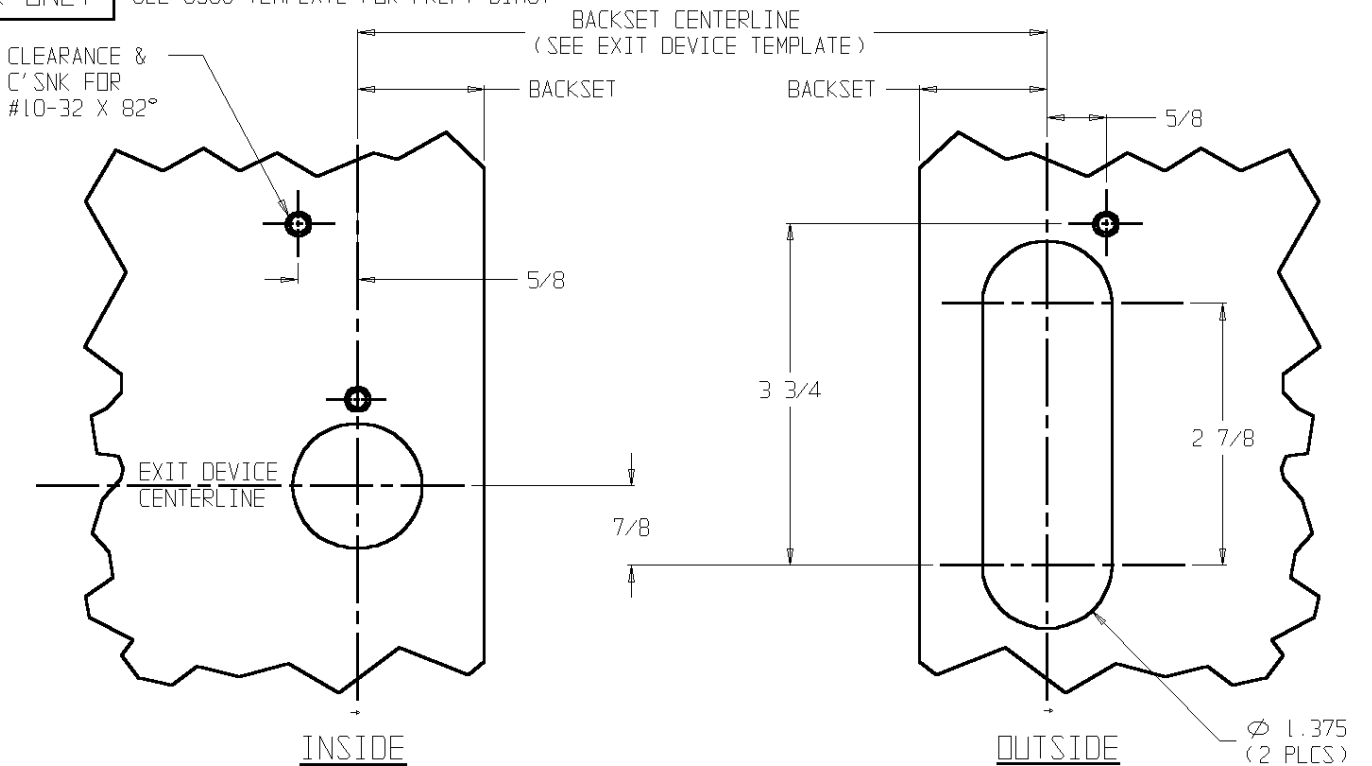

LHR ONLY

SEE 8500 TEMPLATE FOR PREP. DIMS.

RHR ONLY

SEE 8500 TEMPLATE FOR PREP. DIMS.

ADAMS RITE MANUFACTURING COMPANY
CITY OF INDUSTRY, CA 91749

8066 ENTRY FUNCTION
FOR 8500 CVR
HOLLOW METAL DOOR PREPARATION

PART NO.:

80-0180-30T

DATE:

07-10-97

ECN:

9629

TEMPLATE NO.:

20106-1