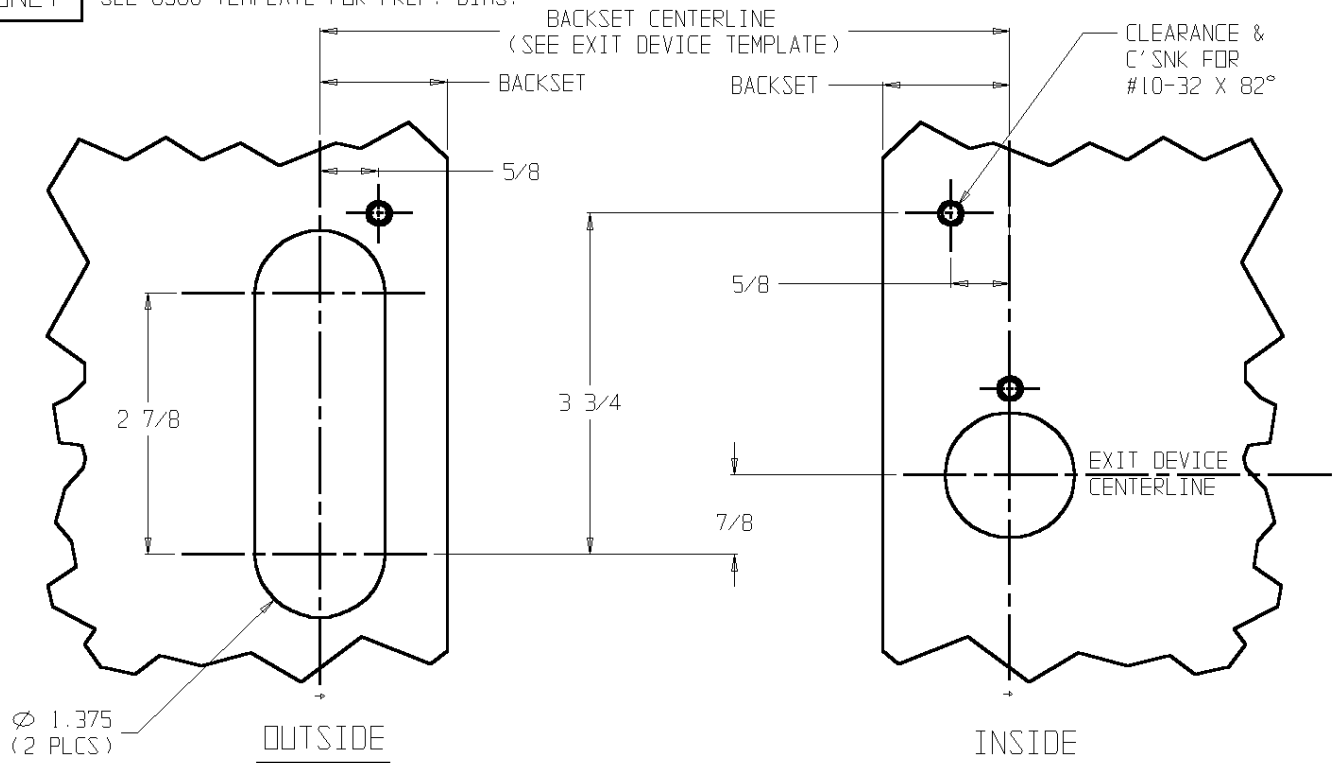

LHR ONLY

SEE 8500 TEMPLATE FOR PREP. DIMS.

RHR ONLY

SEE 8500 TEMPLATE FOR PREP. DIMS.

ADAMS RITE MANUFACTURING COMPANY
CITY OF INDUSTRY, CA 91749

8066 ENTRY FUNCTION
FOR 8500 CVR
HOLLOW METAL DOOR PREPARATION

PART NO.:

80-0180-30T

DATE:

07-10-97

ECN:

9629

TEMPLATE NO.:

20106-1