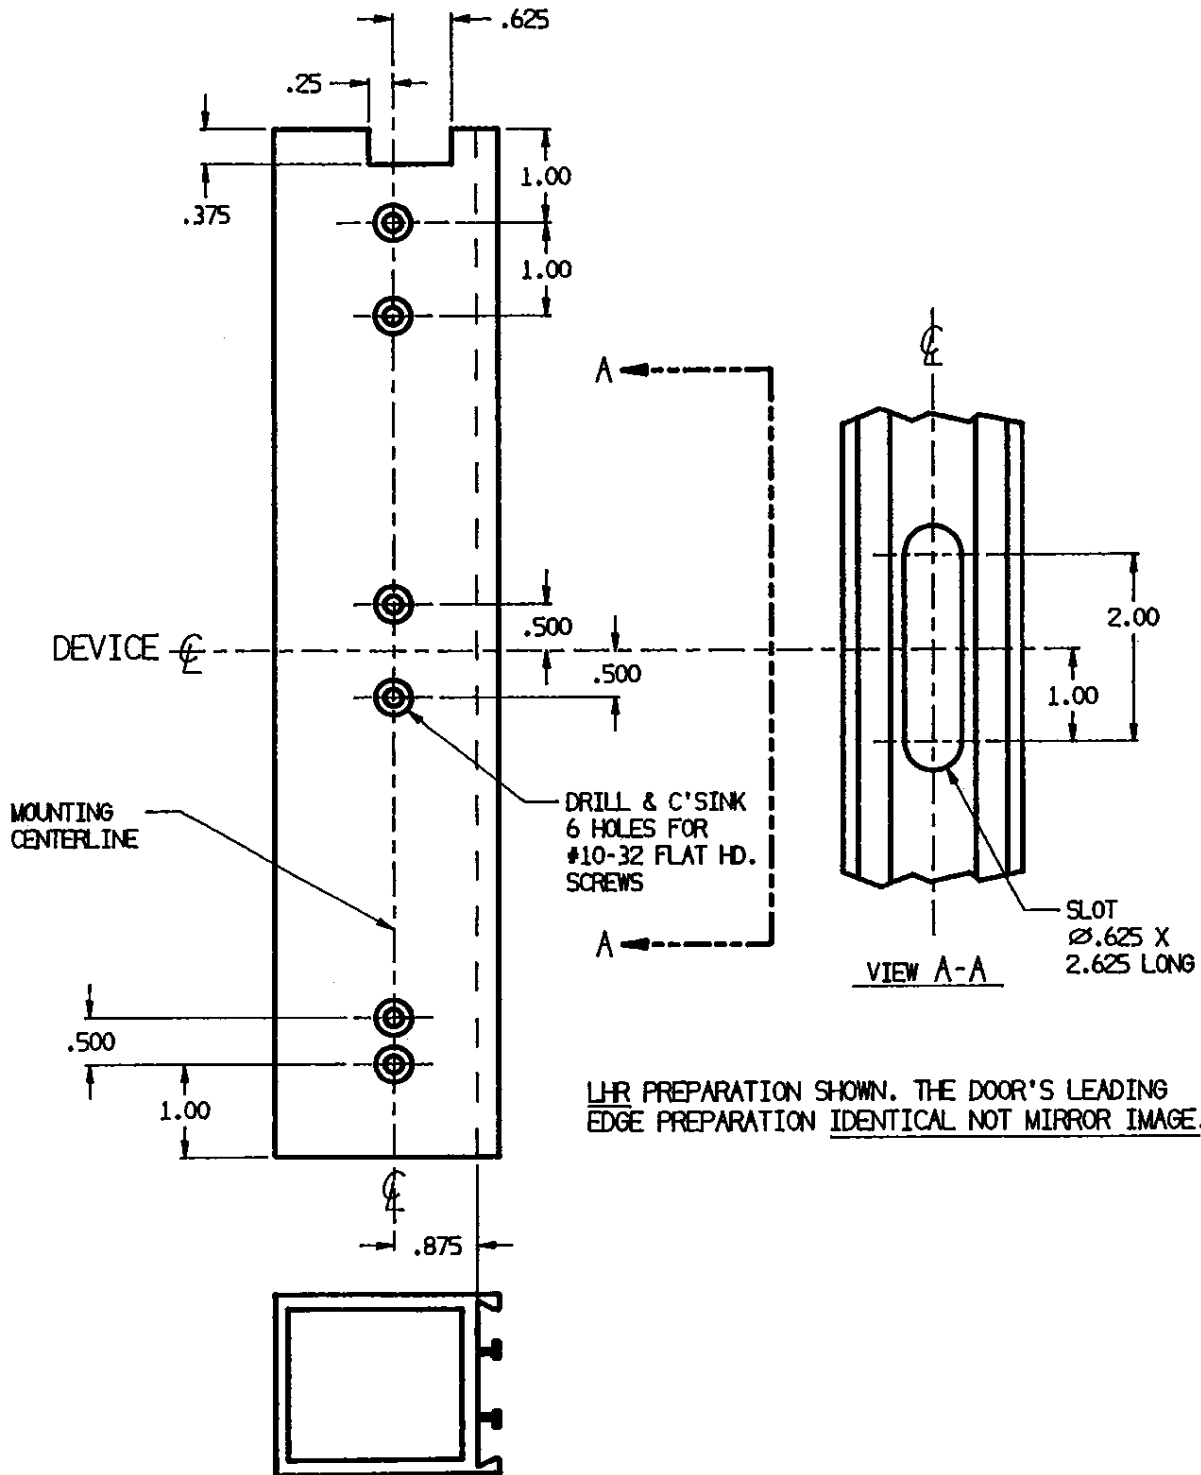

INSIDE OF DOOR

LHR PREPARATION SHOWN. THE DOOR'S LEADING EDGE PREPARATION IDENTICAL NOT MIRROR IMAGE.

LEAD STILE PREPARATION

ADAMS RITE MANUFACTURING COMPANY
CITY OF INDUSTRY, CA 91749

8675 CVR MIDPANEL
EXIT DEVICE
FOR ALUMINUM STILE DOORS

PART NO.
80-0180-137T

NOTE: SEE MASTER SHEET 10001 FOR
SUGGESTED REINFORCEMENT

TEMPLATE NO.:
10120-0

DATE:
09/15/92