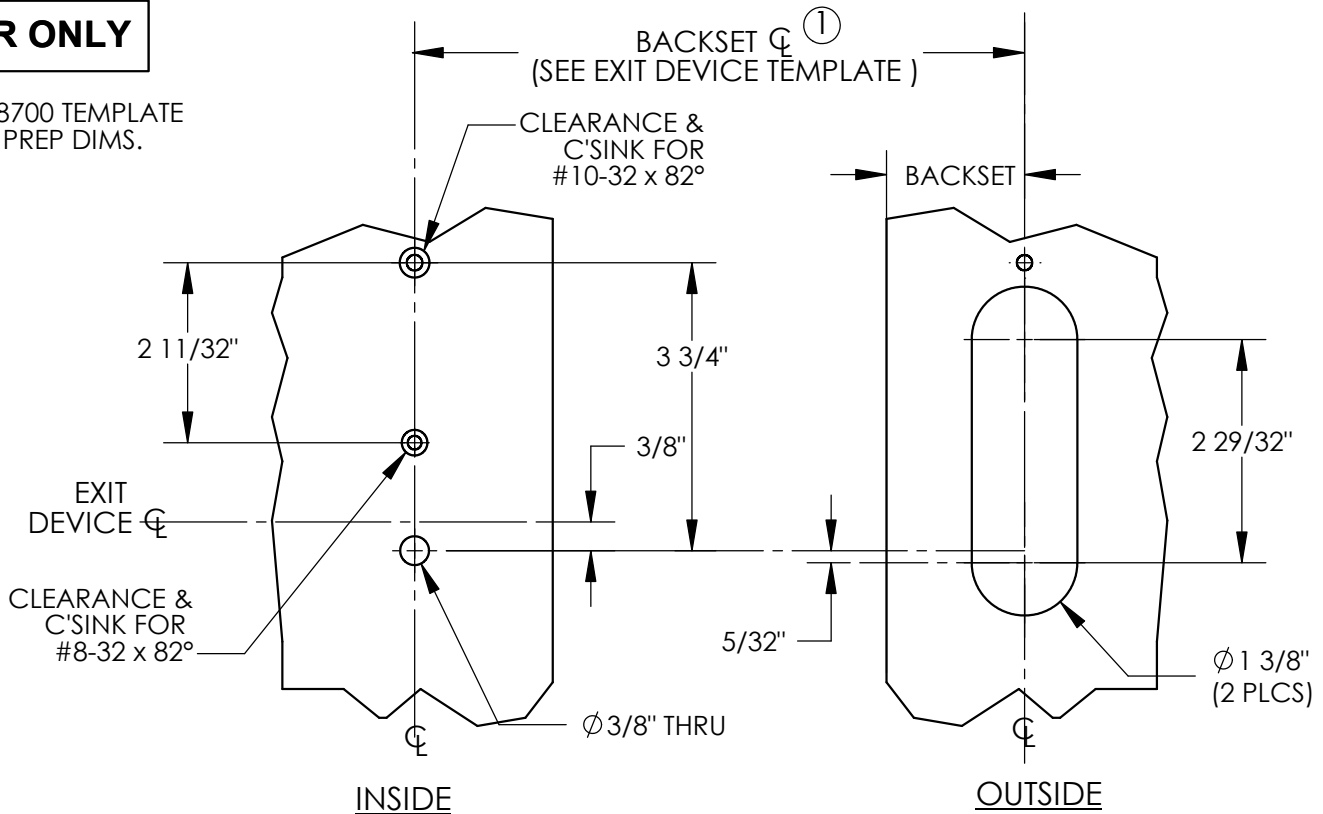

LHR ONLY

* SEE 8700 TEMPLATE FOR PREP DIMS.

RHR ONLY

* SEE 8700 TEMPLATE FOR PREP DIMS.

**8066 ENTRY FUNCTION FOR 8700 RIM EXIT
HOLLOW METAL DOOR PREPARATION**

NOTE:
SEE MASTER SHEET 10001 FOR
SUGGESTED REINFORCEMENT