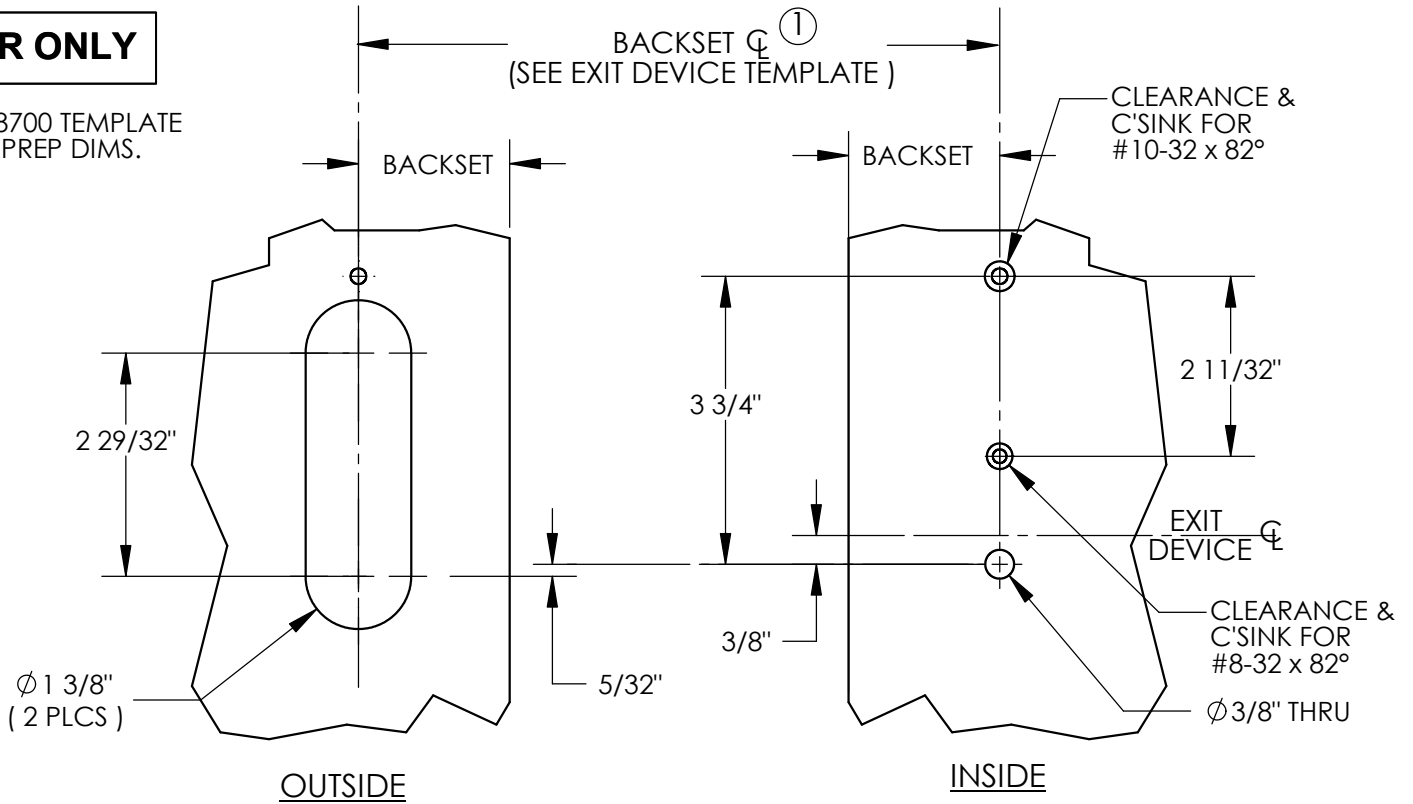

LHR ONLY

* SEE 8700 TEMPLATE FOR PREP DIMS.

RHR ONLY

* SEE 8700 TEMPLATE FOR PREP DIMS.

**8066 ENTRY FUNCTION FOR 8700 RIM EXIT
HOLLOW METAL DOOR PREPARATION**

NOTE:
SEE MASTER SHEET 10001 FOR
SUGGESTED REINFORCEMENT